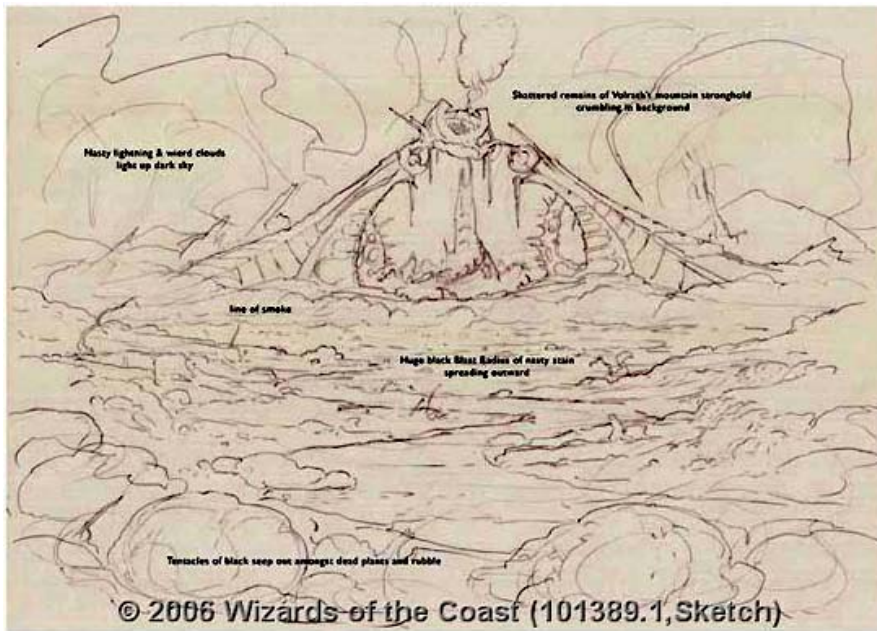

Home > Games > Magic > Magicthegathering.com > Magic Arcana

The Blasted Grave of Yawgmoth

Magic Arcana
 Monday, February 19, 2007

Part from being a handy way to power up the **Magus of the Coffers** or fuel a big **Tendrils of Corruption**, **Planar Chaos's Urborg**, **Tomb of Yawgmoth** is a haven for storyline. The presence of the dark lord Yawgmoth was a pox on Dominaria, and even now the site of his destruction plagues the land. Check out the art description for the card for some good backstory tidbits, and John Avon's sketch and final art below.

Color: Black

*Action: Show a wide shot of an expanse of Urborg, the famous dark land where the Phyrexian Invasion began and ended. The focus of the landscape should be a huge, sickly 'blast radius' -- the place where the dark lord Yawgmoth fell. From the pitch-black center, the stain on the land spreads outward like tentacles of black mana corrupting the land. In the background can be seen the shattered remains of Volrath's mountain stronghold, now with its metal cap mostly corroded away and no **Magic** emanating from it.*

Focus: the site of Yawgmoth's death that still poisons the land

Mood: The land is tainted with evil forever.

Notes: LINK to Art ID #3762 for Stronghold reference.

John Avon submitted this sketch:

Urborg, Tomb of Yawgmoth sketch by John Avon

The creative team wanted the Stronghold to be pushed off in the background slightly, since it's not really the focus of the card. With that in mind, John Avon completed the piece to everyone's grim satisfaction: